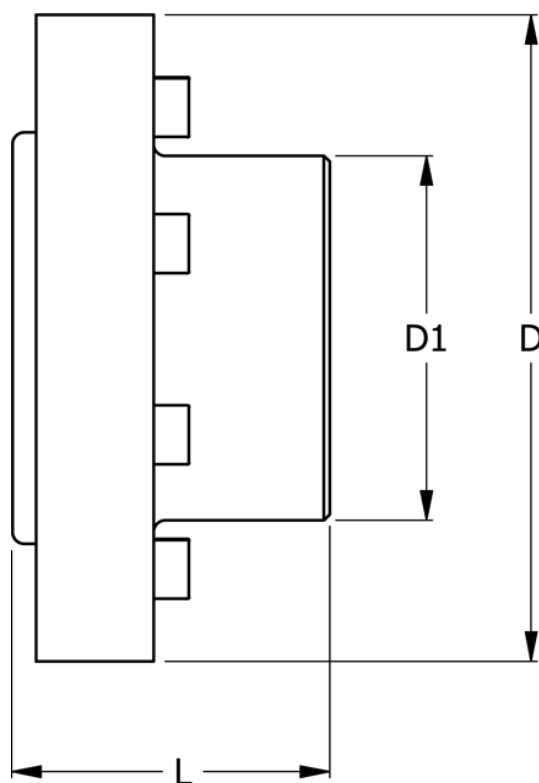

# Data Sheet

Article number: 330622505

Description: Coupling N-Eupex str. 225  
Part 5 (incl. bolts) without bore

## Measures

D	= 225
D1	= 150
L	= 100
Max bore	= 90
Torque (N m)	= 2000